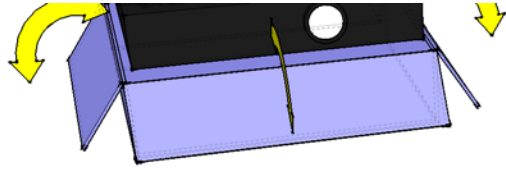

5

5

iPad

4 What if its  
malleable or  
soft?

Mower Drawer

- Finalize Design
- Sketch size

connector  
to plug

1.25" wide  
3/4" tall

Storage  
for the  
cable +  
HDMI  
cable

PLUGS

HDMI

CAN  
BE MASS  
PRODUCED

EXTENSION

INTERNET  
OUT