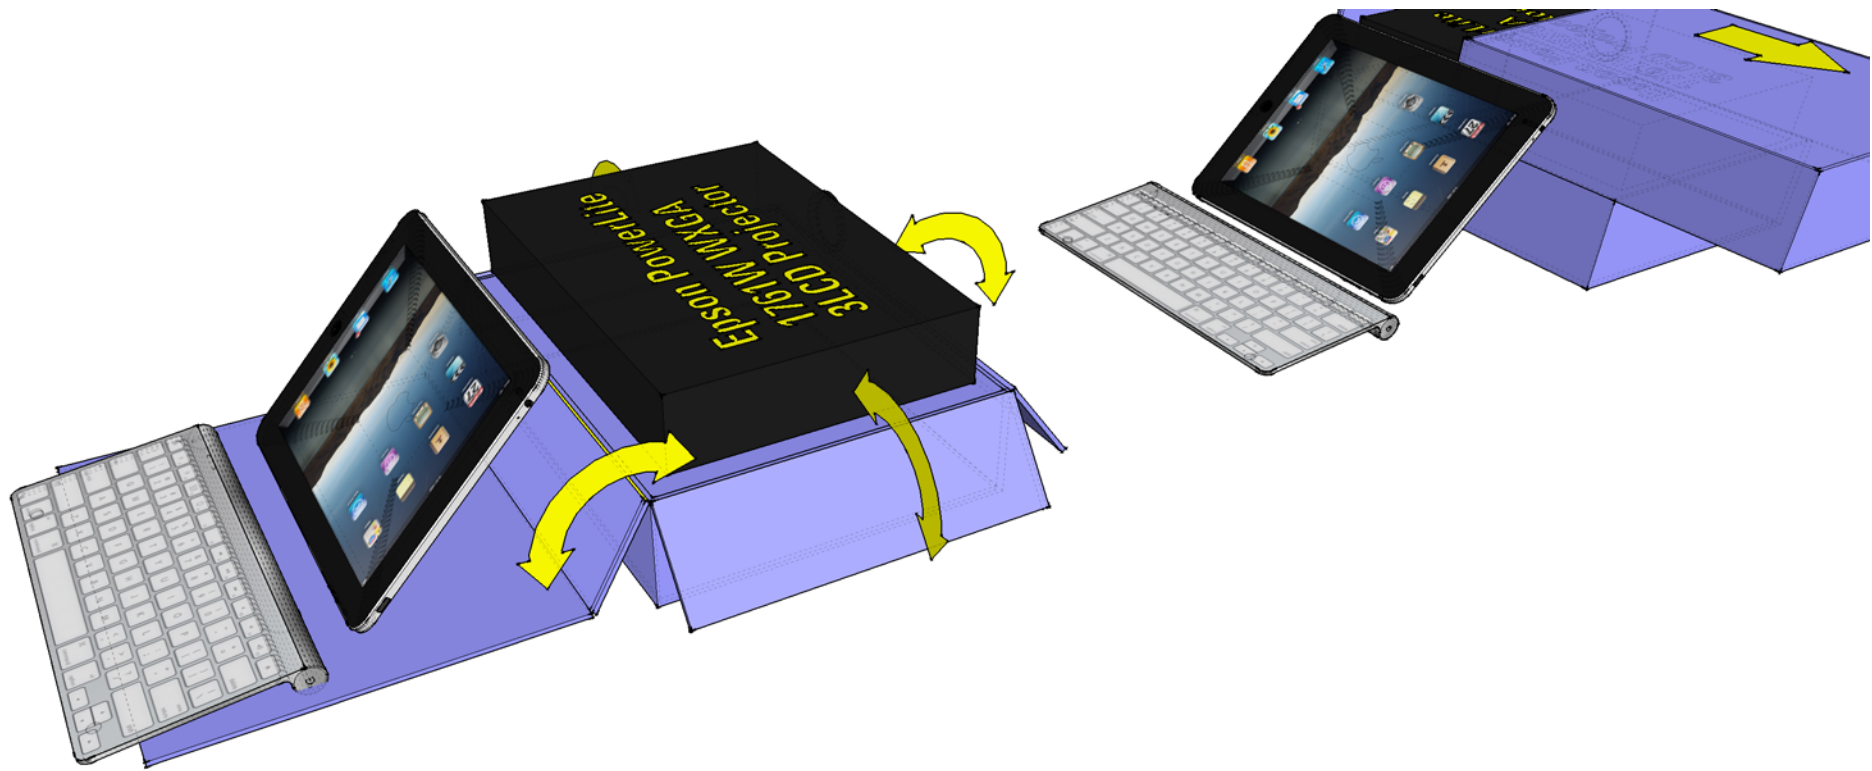

5

5

iPad

4 What if its  
malleable or  
soft?

Mower Drawer

- Finalize Design
- Sketch size

connector  
to plug

1.25" wide  
3/4" tall

Storage  
for the  
cable +  
HDMI  
cable

PLUGS

HDMI

CAN  
BE MASS  
PRODUCED

EXTENSION

INTERNET  
OUT