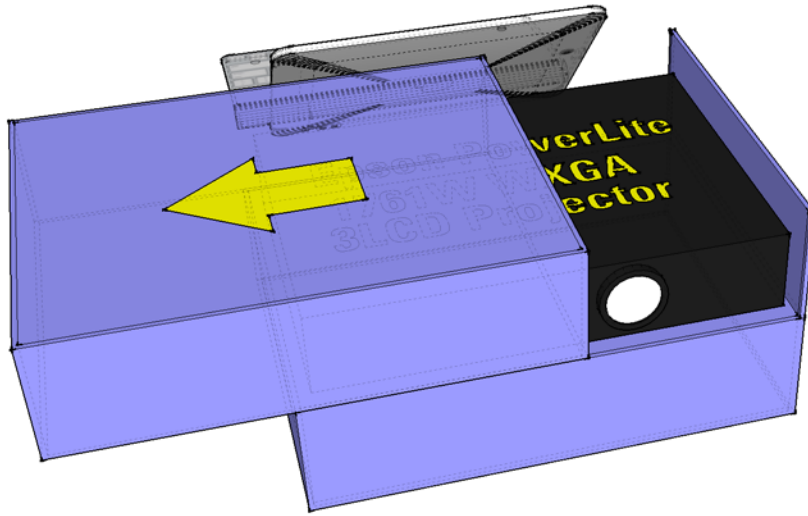

5

5

iPad

4 What if its  
malleable or  
soft?

Mower Drawer

- Finalize Design
- Sketch size

connector  
to plug

1.25" wide  
3/4" tall

Storage  
for the  
cable +  
HDMI  
cable

PLUGS

HDMI

CAN  
BE MASS  
PRODUCED

EXTENSION

INTERNET  
OUT