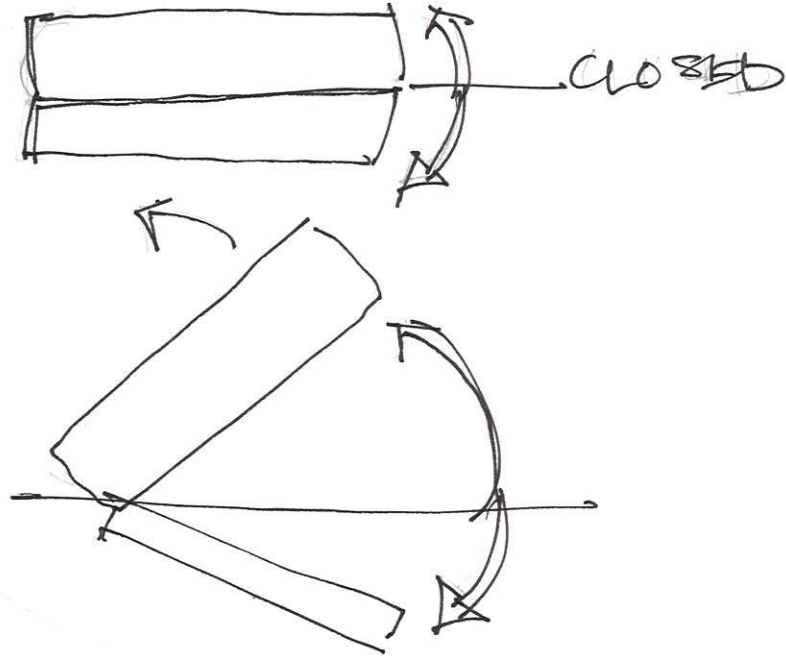

5

5

iPad

4 What if its  
malleable or  
soft?

Mower Drawer

- Finalize Design
- Sketch size

connector  
to plug

1.25" wide  
3/4" tall

Storage  
for the  
cable +  
HDMI  
cable

PLUGS

HDMI

CAN  
BE MASS  
PRODUCED

EXTENSION

INTERNET  
OUT